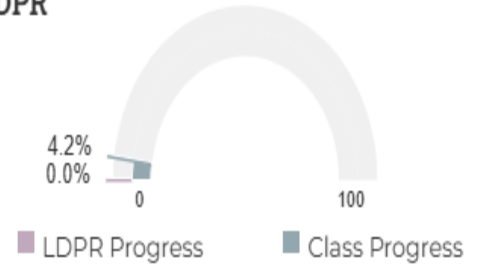

[REPORT ISSUE TO CONTINEO HELPDESK](#)

TEST CONTINEO

Menu:☰

My Classes

[View Timetable](#)

BE-FY - ENGINEERING MATHEMATICS-I (Theory) - SEM I - SEC A

Max IA Marks: 50 | 23MAT101

Internals

Attendance:40

LDPR