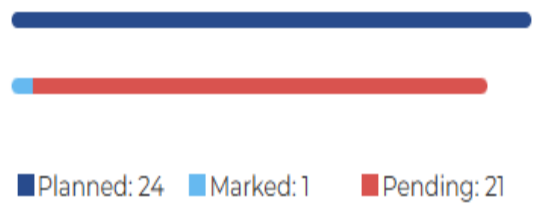

TEST CONTINEO

Menu:☰

My Classes

[View Timetable](#)

BE-FY - ENGINEERING MATHEMATICS-I (Theory) - SEM I - SEC A

Max IA Marks: 50 | 23MAT101

Internals

Attendance:40